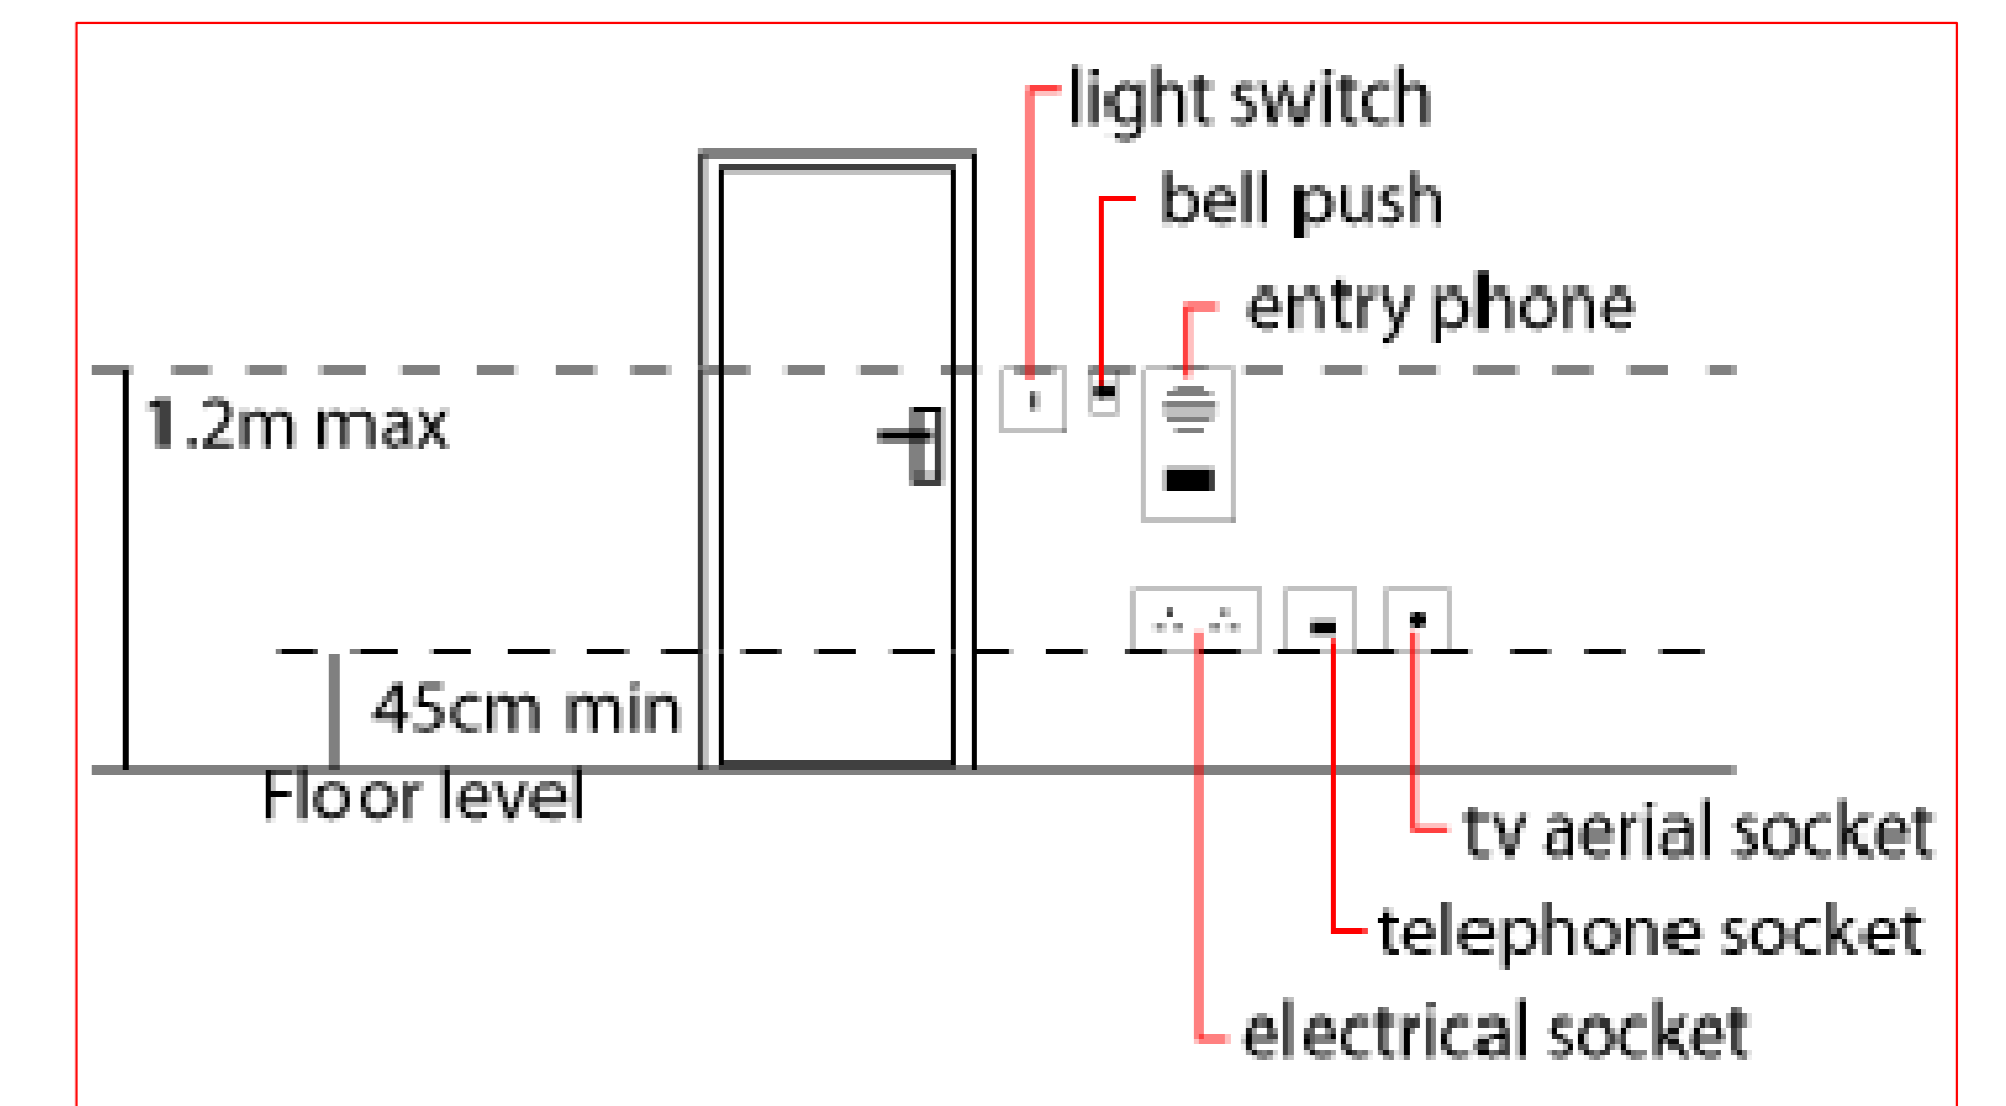

Legend; Light Units:

SYMBOL	DISCRIPTION
	Ceiling 60X60 CM LED Light Fixture, IP65, 4Lamps Led; 11W
	Ceiling 60X60 CM LED Light Fixture, IP65, 4Lamps Led; 11W
	Indoor Wall Mount LED Applique Light, IP40, 1Lamp Led; 11W
	Fence LED Surface Applique Light, IP65, 1Lamp Led; 30W
	Blavonira LED Surface Mounted Light, IP65, 1Lamp Led; 12W
	Mirror Tube LED Wall Light Fixture, IP65, 1Lamp Led; 9W

Legend; Light Switching & Wiring:

SYMBOL	DISCRIPTION
	Electric Distribution Panel, DATCO, DB-CHR (Changing Rooms)
	PVC Junction Box, 10X10 CM, IP-65 - ENG. Home or Equal
	One Gang, 1 Way, Light Switch, Bitcino / Legrand Arteor
	Two Ganges, 1 Way, Light Switch, Bitcino / Legrand Arteor
	One Gang, 2 Way, Deviator Light Switch, Bitcino / Legrand Arteor
	Lighting Wiring CU PVC/PVC (3*3)mm into 20mm PVC Conduit

Notes:

1- Lighting fixtures types and specification must follow the Project BOQ and standards. Units to be GLC or NTT or EGYLUX or equal. IP65 lighting fixtures shall be used for shower and bathtub lighting, unless otherwise indicated.

2- Light Switches Level, All = 120 cm from FFL

Surface Mounted Luminaire Installation

Light Switches Placement & Height

COPYRIGHT (C) BADRY GROUP Co.
Not to be reproduced in whole or part without the written consent of BADRY GP.