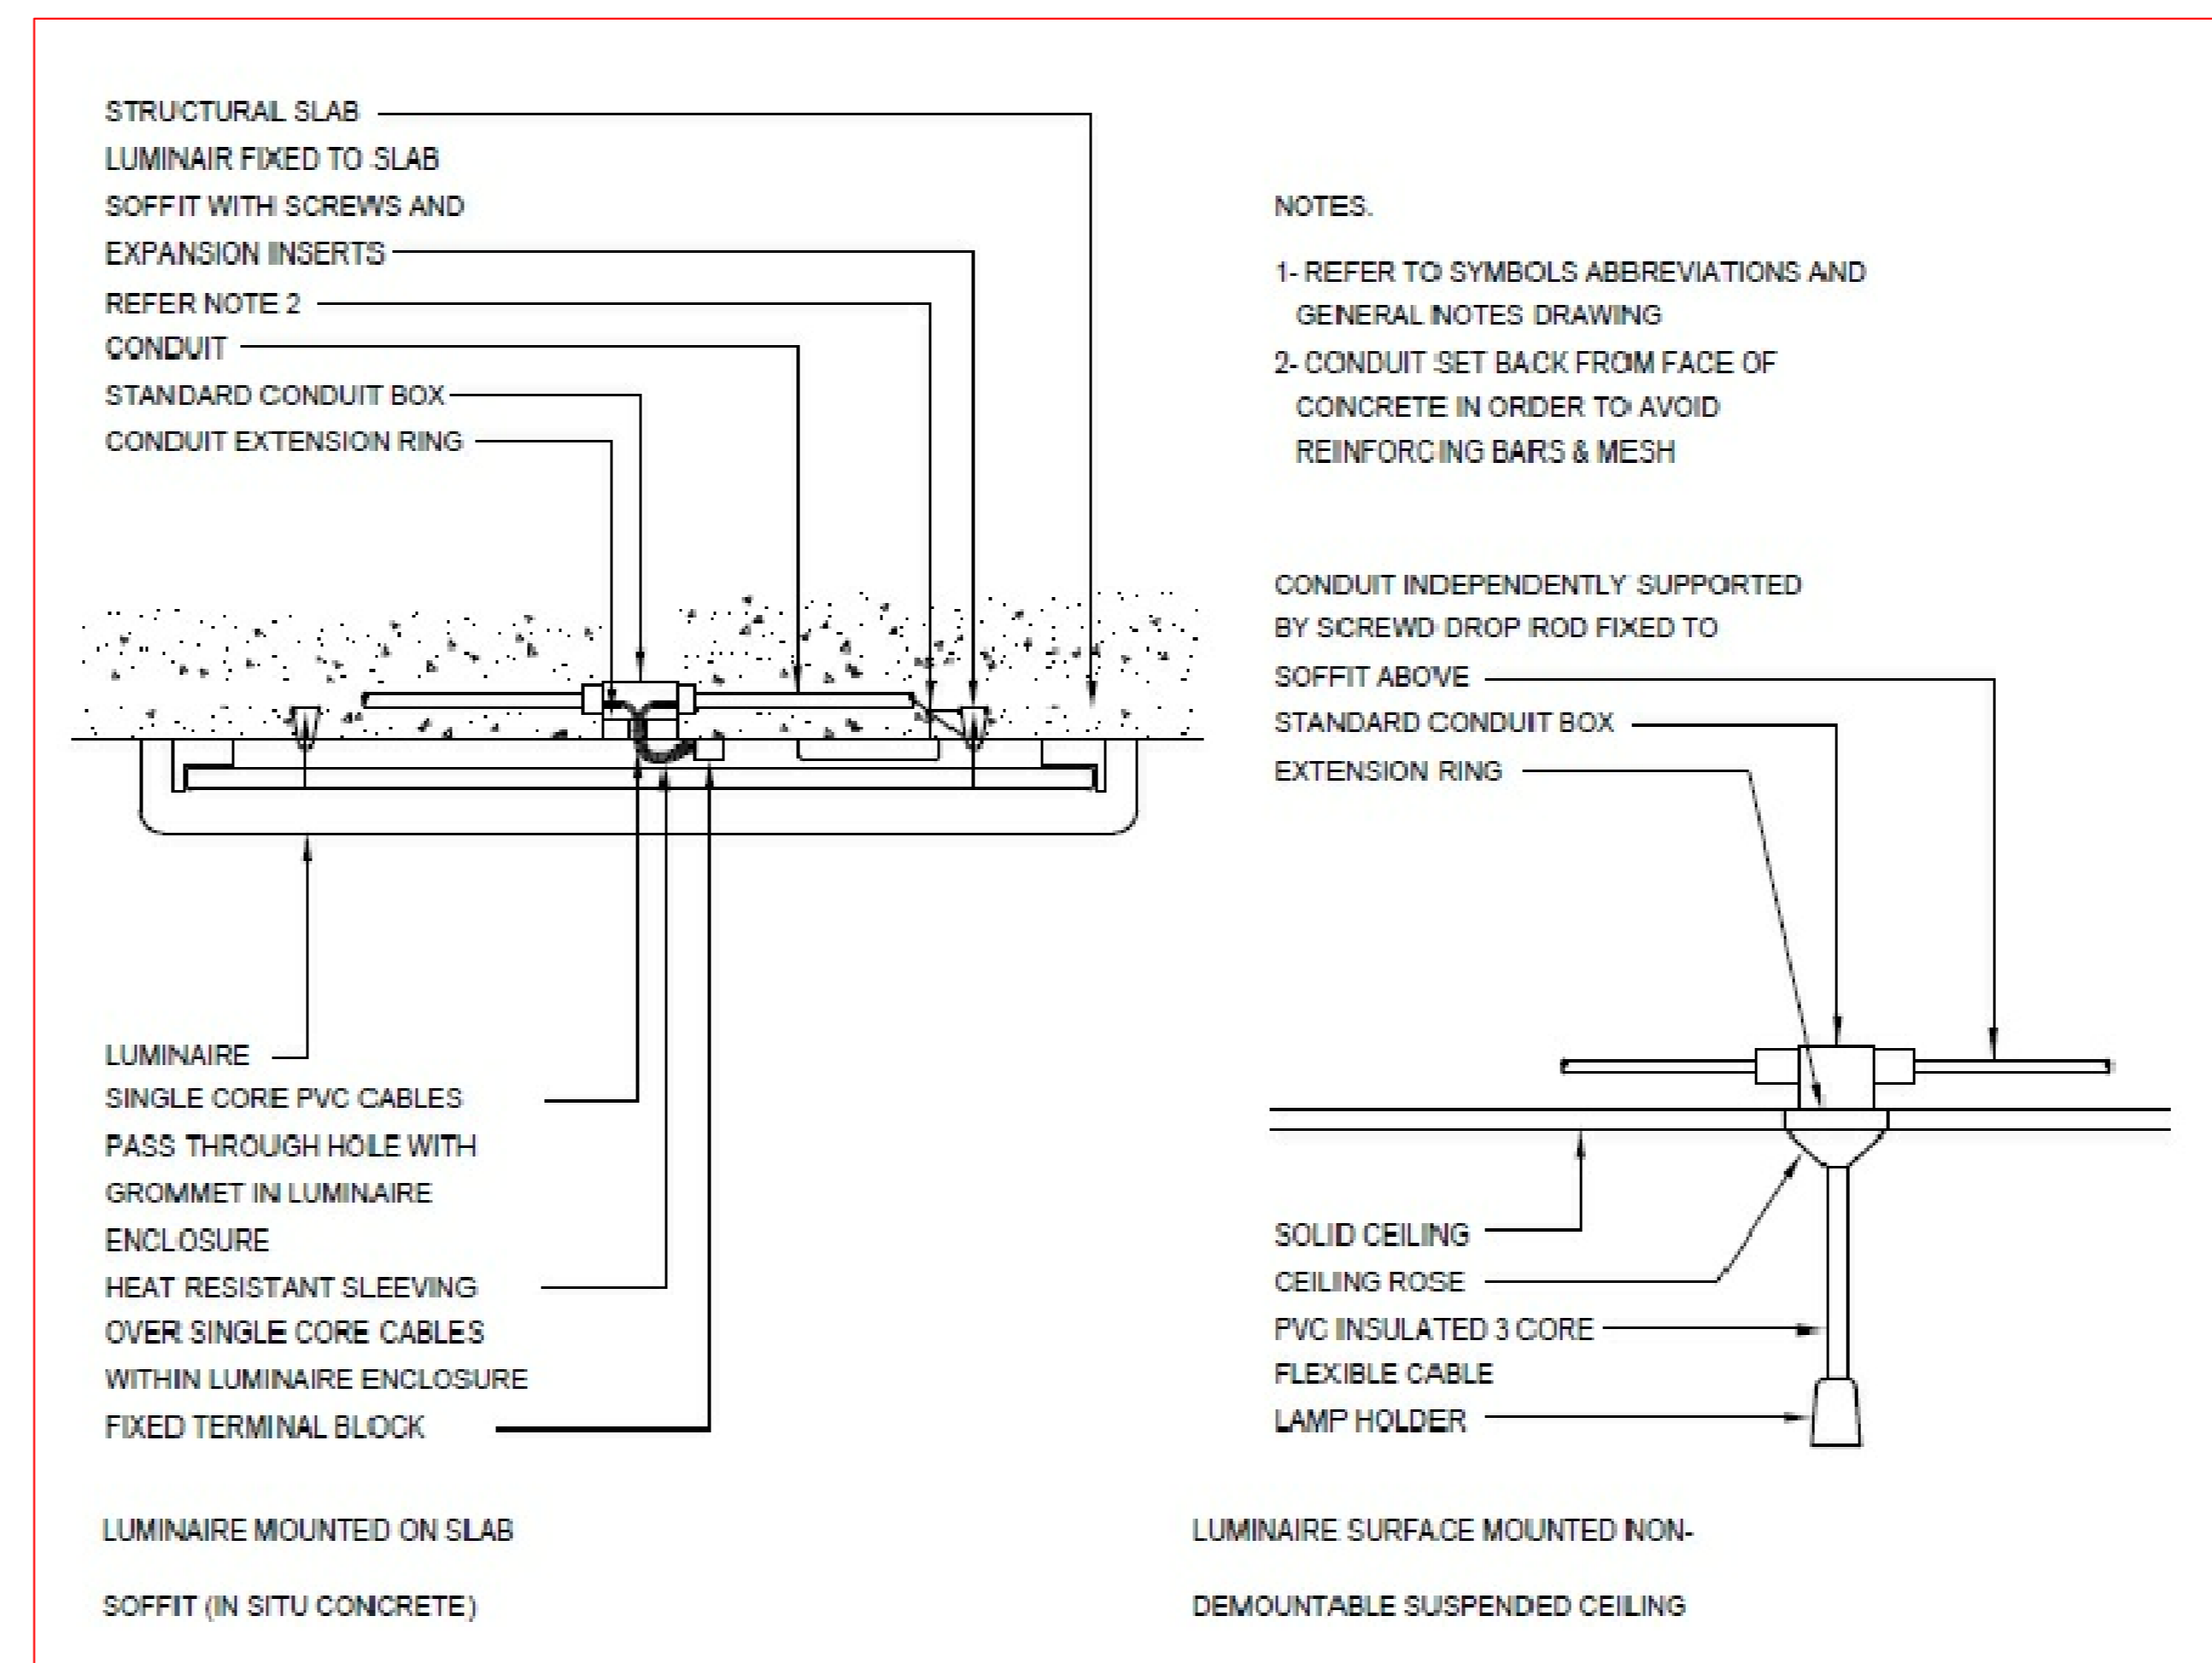

Legend; Light Units:

SYMBOL	DISCRIPTION
	Ceiling 60X60 CM LED Light Fixture, IP65, 4Lamps Led; 11W
	Ceiling 60X60 CM LED Light Fixture, IP65, 4Lamps Led; 11W
	Indoor Wall Mount LED Applique Light, IP40, 1Lamp Led; 11W
	Fence LED Surface Applique Light, IP65, 1Lamp Led; 30W
	Blavonira LED Surface Mounted Light, IP65, 1Lamp Led; 12W
	Mirror Tube LED Wall Light Fixture, IP65, 1Lamp Led; 9W

Legend; Light Switching & Wiring:

SYMBOL	DISCRIPTION
	Electric Distribution Panel, DATCO, DB-CHR (Changing Rooms)
	PVC Junction Box, 10X10 CM, IP-65 - ENG. Home or Equal
	One Gang, 1 Way, Light Switch, Bitcino / Legrand Arteor
	Two Ganges, 1 Way, Light Switch, Bitcino / Legrand Arteor
	One Gang, 2 Way, Deviator Light Switch, Bitcino / Legrand Arteor
	Lighting Wiring CU PVC/PVC (3*3)mm into 20mm PVC Conduit

Notes:

1- Lighting fixtures types and specification must follow the Project BOQ and standards. Units to be GLC or NTT or EGYLUX or equal. IP65 lighting fixtures shall be used for shower and bathtub lighting, unless otherwise indicated.

2- Light Switches Level, All = 120 cm from FFL

Surface Mounted Luminaire Installation

Light Switches Placement & Height

COPYRIGHT (C) BADRY GROUP Co.
Not to be reproduced in whole or part without the written consent of BADRY GP.