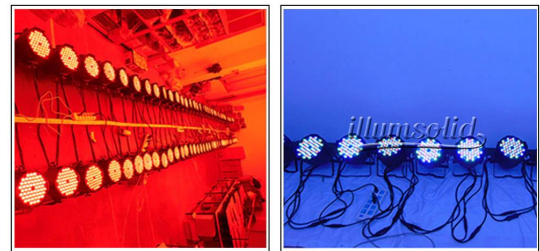

RGB 3in1 full color

RGBW