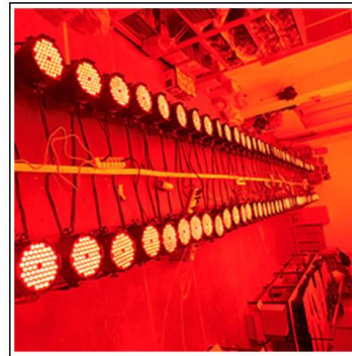

RGB 3in1 full color