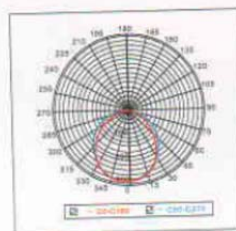

SPECIFICATION

Color	Warm White (3000K)	Cool White (6000K)
Model	PSDL-12WW	PSDL-12WC
Lumen (lm)	1,100	1,150
Efficiency (Lm/w)	>80Lm/w	>90Lm/w
Light Source	SMD 5730 LED	
Beam Angle	105°	
Power Requirement	AC 110/240V	
Power Consumption	12W	
Housing	Aluminum with PMMA face	
Lifespan	> 50,000 hours	
Operation Temperature	-25°C~+60°C	
Dimension (mm)	118 (D) × 35 (H)	
Protection Rating	IP44	
Lamp Warranty	2 year replacement	

节能高达 **88%**
Energy saving up to

Housing Colors'

White

Silver

Chrome

Photometrics
光谱曲线

驱动电源 Driver

Beam Angle
出光角度105°