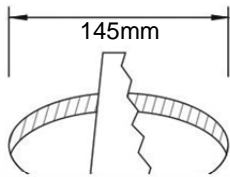

# 18W LED Panel Circular Down-Light

### Product Features

- Only consumes 18W of power
- Available Dimmable version with most Trailing and Universal Dimmers
- Panel Cut-Out 145mm
- Bezel Diameter 168mm
- Long operating life and performance
- IP44 Rated Lamp
- 100° Beam Angle
- 88% Energy Saving
- CRI > 80
- Lumen 1600 lm

### SPECIFICATION

| Color                 | Warm White (3000K)      | Cool White (6000K) |
|-----------------------|-------------------------|--------------------|
| Model                 | PCDL-18WW               | PCDL-18WC          |
| Lumen (lm)            | 1,613                   | 1,670              |
| Efficiency (Lm/w)     | >76Lm/w                 | >80Lm/w            |
| Light Source          | SMD 5730 LED            |                    |
| Beam Angle            | 100°                    |                    |
| Power Requirement     | AC 110/240V             |                    |
| Power Consumption     | 18W                     |                    |
| Housing               | Aluminum with PMMA face |                    |
| Lifespan              | > 50,000 hours          |                    |
| Operation Temperature | -25°C~+60°C             |                    |
| Dimension (mm)        | 168 ( D ) × 35 ( H )    |                    |
| Protection Rating     | IP44                    |                    |
| Lamp Warranty         | 2 year replacement      |                    |