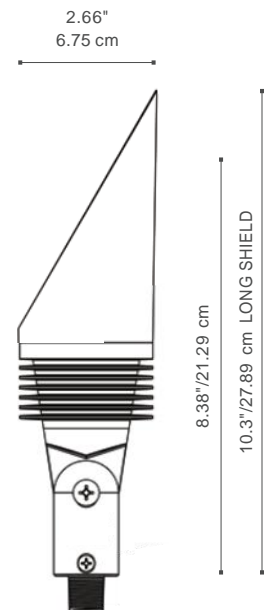

Mullar NP LED Garden Spot Light

The NP is our most versatile LED Garden Spot light, and is engineered to accommodate all aspects of your garden up lighting needs. By coupling the proper light intensity with one of the provided color filters, you can fine-tune the NP to beautifully enhance every landscape feature. NP is Die cast Aluminum housing with high resistance glass lens.

NP: Garden Spot Light

NUMBER OF LEDs:	1	3	6	9
HALOGEN LUMEN OUTPUT EQUIVALENT:	10 Watt	20 Watt	35 Watt	50 Watt
USEFUL LED LIFE (L70):	50,000 hrs avg	50,000 hrs avg	50,000 hrs avg	50,000 hrs avg
INPUT VOLTAGE:	10 to 15V	10 to 15V	10 to 15V	10 to 15V
VA TOTAL: (Use this number to size the transformer)	2.4	4.5	13.5	13.5
WATTS USED:	2.0	4.2	10.1	11.2
LUMENS PER WATT (EFFICACY)	25.4	31	31.8	31.1
MAX LUMENS:	52	135	279	357
CCT (Ra)	68.5	67.9	80.2	67.5