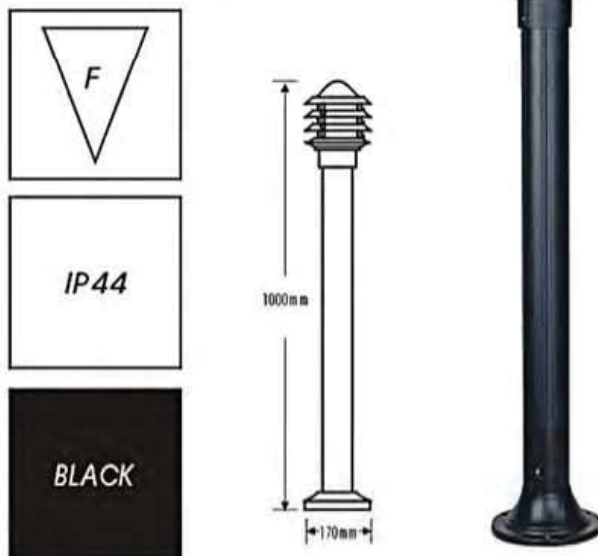

## DESCRIPTION

Aluminum Die- casting, Glass / PC Diffuser  
 Height 400, 800, 1000 mm, Colors SL, BG, BL  
 240V LED 10 / 20 / 30 W

### Model 3801-XXW-1000-SL

3615

### Model 3615-XXW-1000-BG

3604

### Model 3604-XXW-1000-BL

3620/800

3620/400