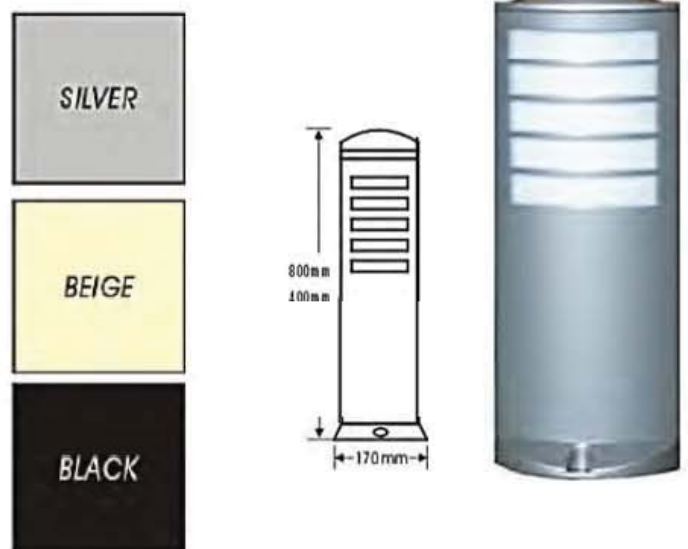

Models: 3620-10W-400-SL & 3620-20W-800-BL